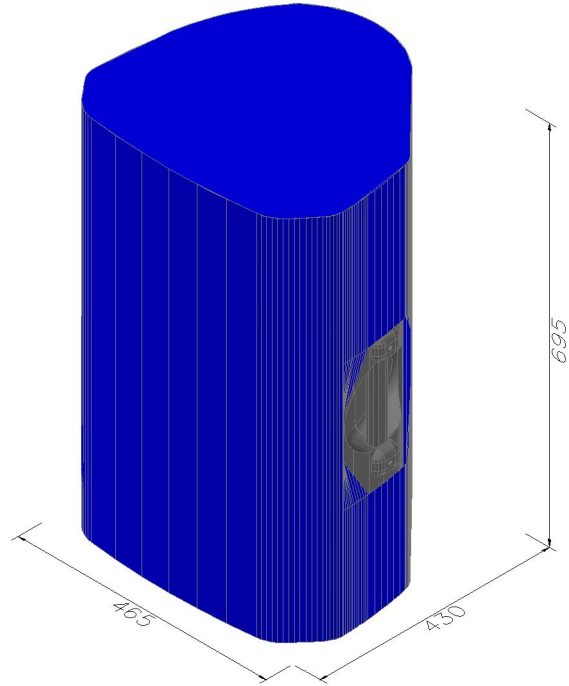

SCALE: 1:10

Drop over cover for an Ev ZX 5-90 Loudspeaker. Unit size 446mm x 411mm x 692mm high Overall. Make covers Overall Internal dimensions 465mm x 430mm x 695mm high.

Blue Nypad cover, open at base to fit over unit. An octagonal aperture approximately 200mm wide by 240mm high cut out on side of skirt 205mm up from base, for access to unit handle and side pole mounts.

DATE:	18/1/10
REVISION:	1
DRAWN BY:	A.M.M.
TITLE:	Drop over cover for an Ev ZX 5-90 Loudspeaker