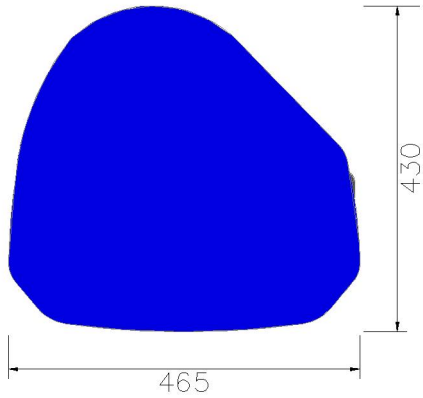

SCALE: 1:10

Drop over cover for an Ev ZX 5-90 Loudspeaker. Unit size 446mm x 411mm x 692mm high Overall. Make covers Overall Internal dimensions 465mm x 430mm x 695mm high.

Blue Nypad cover, open at base to fit over unit. An octagonal aperture approximately 200mm wide by 240mm high cut out on side of skirt 205mm up from base, for access to unit handle and side pole mounts.