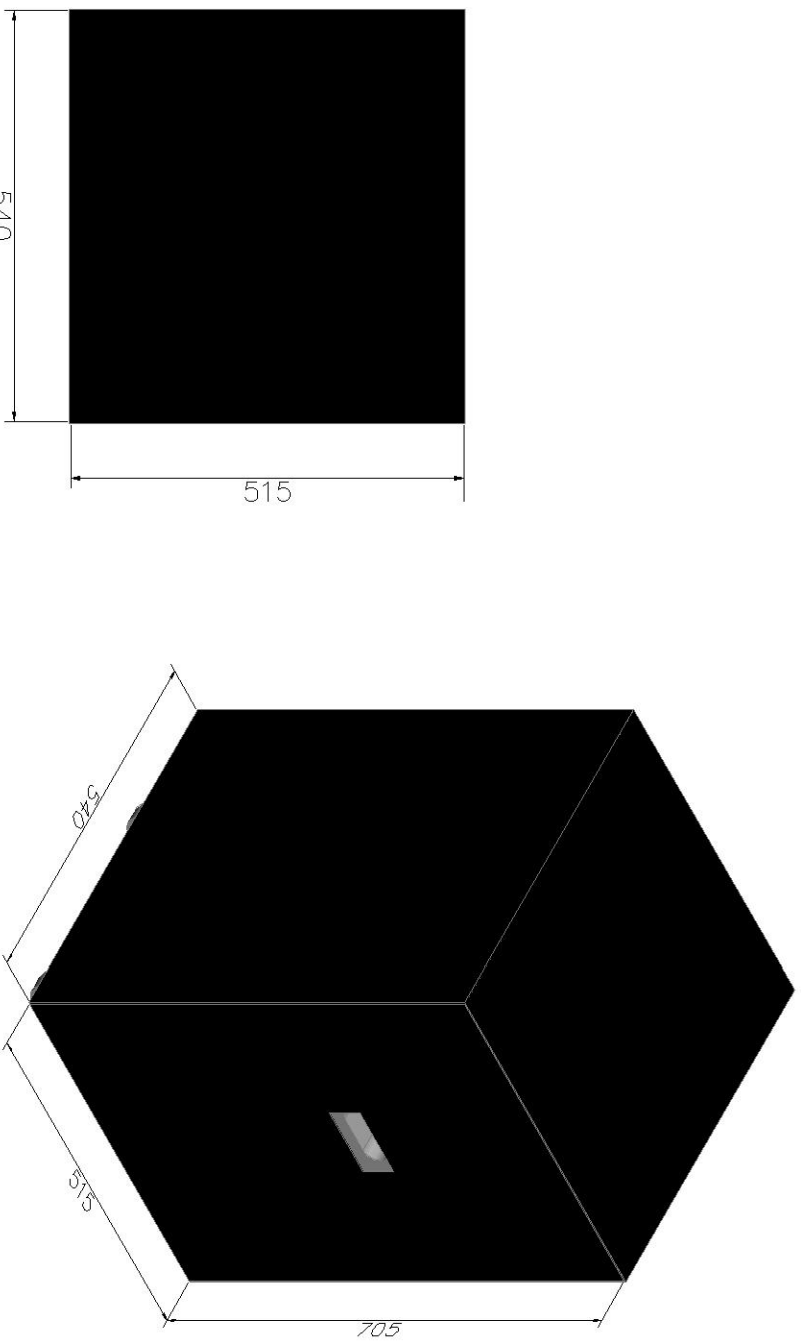

Drop over cover for an EM Acoustics EMS-115 Speaker.
Unit size 518mm x 495mm x 700mm high. Make Bags
Internal dimensions 540mm x 515mm x 705mm high.
Black Nypad cover, open at base for access to unit handles.
Two cut outs, one on either side for access to unit handles.
Wood reinforcement in top panel over speaker face.

DATE: 22/4/09

REVISION: 0

DRAWN BY:
A.M.M.M.

TITLE: Drop over cover for an EM Acoustics
EMS-115 Speaker