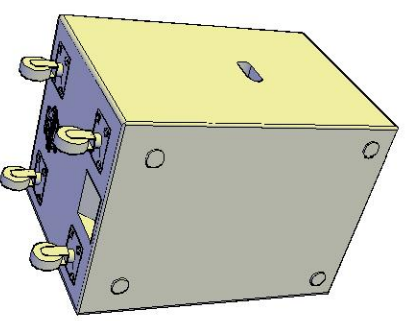

Drop over cover for an EM Acoustics EMS-115 Speaker.
Unit size 518mm x 495mm x 700mm high. Make Bags
Internal dimensions 540mm x 515mm x 705mm high.
Black Nypad cover, open at base for access to unit handles.
Two cut outs, one on either side for access to unit handles.
Wood reinforcement in top panel over speaker face.

DATE: 22/4/09

REVISION: 0

DRAWN BY:
A.M.M.M.

TITLE: Drop over cover for an EM Acoustics
EMS-115 Speaker