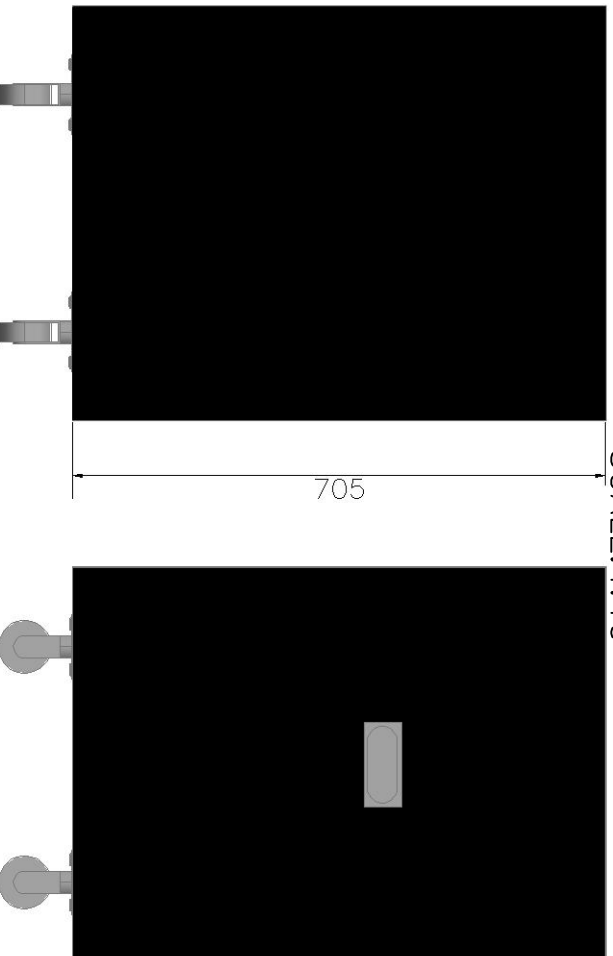

Drop over cover for an EM Acoustics EMS-115 Speaker.
Unit size 518mm x 495mm x 700mm high. Make Bags
Internal dimensions 540mm x 515mm x 705mm high.
Black Nypad cover, open at base for access to unit handles.
Two cut outs, one on either side for access to unit handles.
Wood reinforcement in top panel over speaker face.

DATE: 22/4/09

REVISION: 0

DRAWN BY:
A.M.M.M.

TITLE: Drop over cover for an EM Acoustics
EMS-115 Speaker