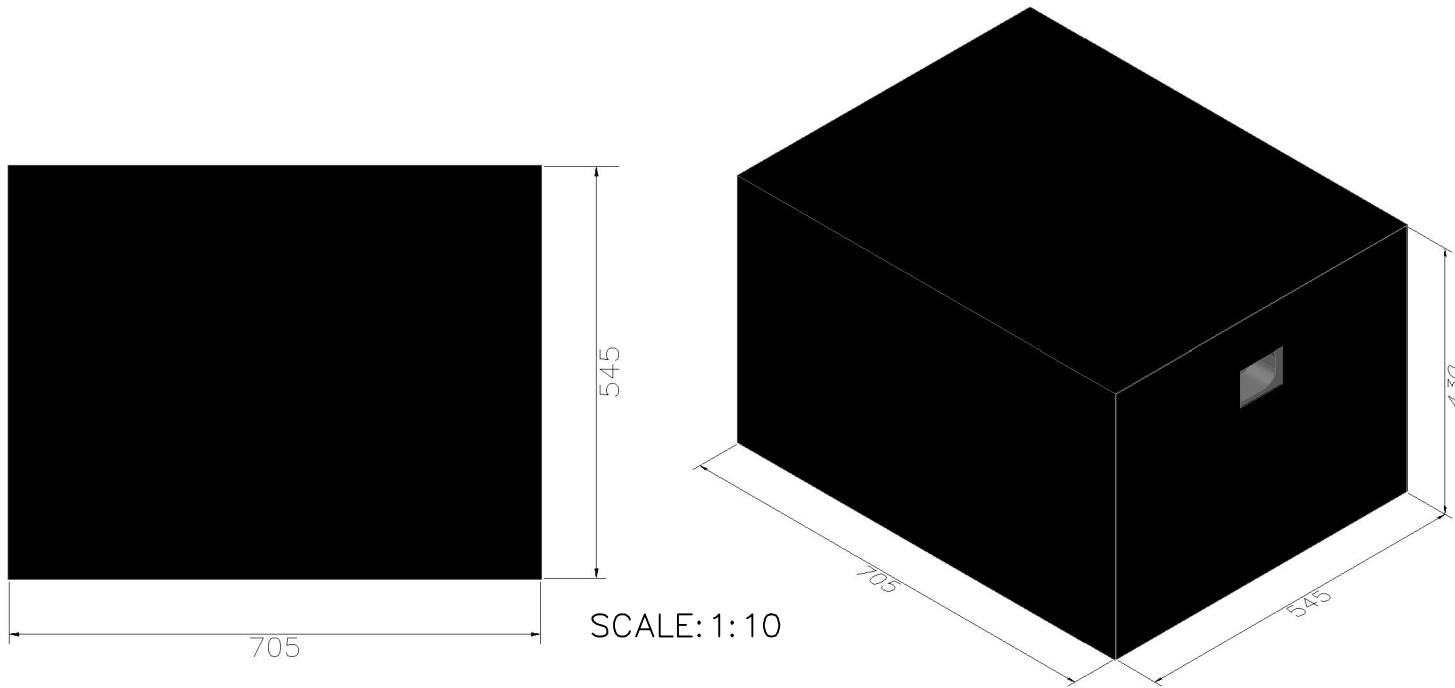

Drop over cover for a NEXO LS500 Subwoofer. Overall Unit size 689mm x 528mm x 430mm high. Make Covers Internal dimensions 705mm x 545mm x 430mm high. Black Vinyl outer, felt padding, cotton lining cover, open at base to fit over unit. Two cut outs, one either end for access to unit handles. Room for Print on either front or top

DATE: 17/6/09

REVISION: Nypad
Quote

DRAWN BY:
A.M.M.

TITLE:
Drop over cover
for a NEXO
LS500 Subwoofer