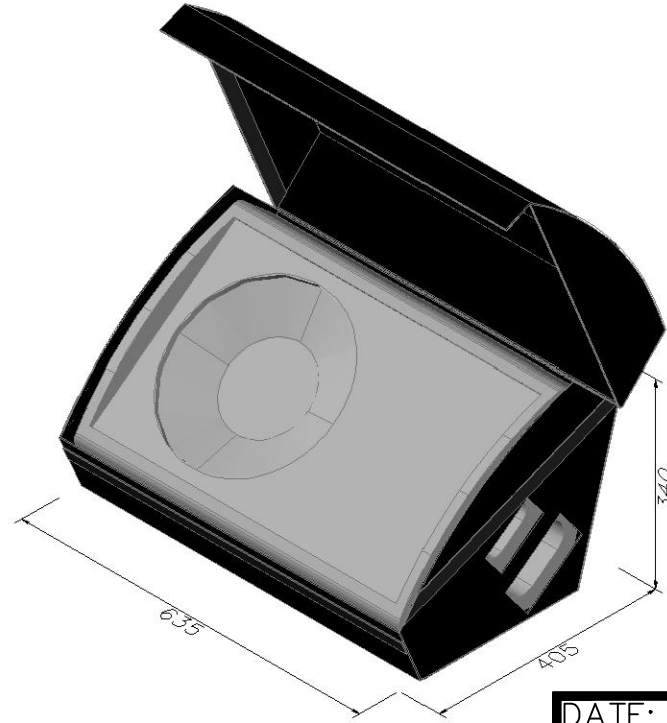

SCALE: 1:10

Fully Enclosed Transit Wrap for a Turbosound TFM-420 Speaker. Overall Unit size 437mm x 304mm x 614mm high. Make Wraps Internal dimensions 635mm x 405mm x 340mm high Overall. Black Nypad bag, top opening only, secured by Velcro flaps. Cut outs on side for access to unit handle. Plastic reinforcement in lid over speaker face only.

DATE:	3/4/09
REVISION:	0
DRAWN BY:	A.M.M.
TITLE:	Fully enclosed transit wrap for a Turbosound TFM-420 Speaker