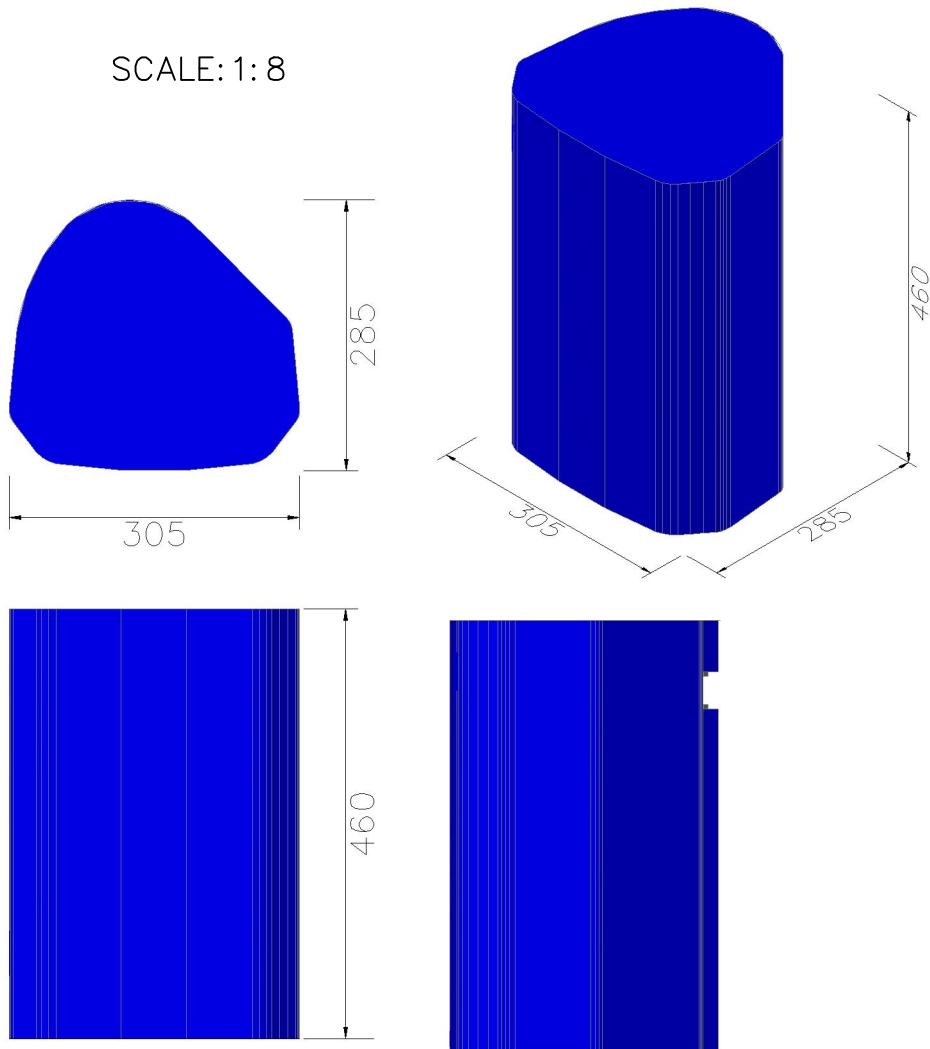

SCALE: 1:8

Drop over cover for an Ev ZX 1-90 Loudspeaker. Unit size 282mm x 264mm x 457mm high Overall. Make covers Overall Internal dimensions 305mm x 285mm x 460mm high. Blue Nypad cover, open at base to fit over unit. A 125mm wide by 40mm high cut out on rear of skirt 365mm up from base, for access to unit handle

DATE:	18/1/10
REVISION:	1
DRAWN BY:	A.M.M.
TITLE:	Drop over cover for an Ev ZX 1-90 Loudspeaker